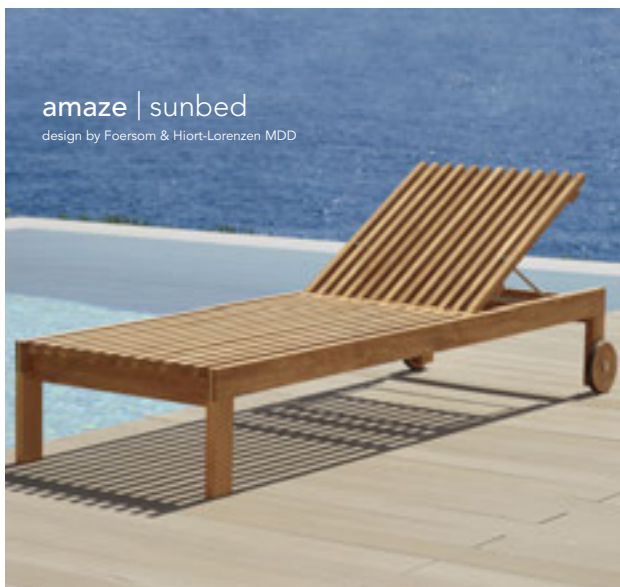

classic parasol

peacock | daybed  
design by Foersom & Hiort-Lorenzen MDD

relax | sunbed  
design by Cane-line design team

rest | sunbed  
design by Cane-line design team

on-the-move side table

presley | sunbed  
design by Cane-line design team