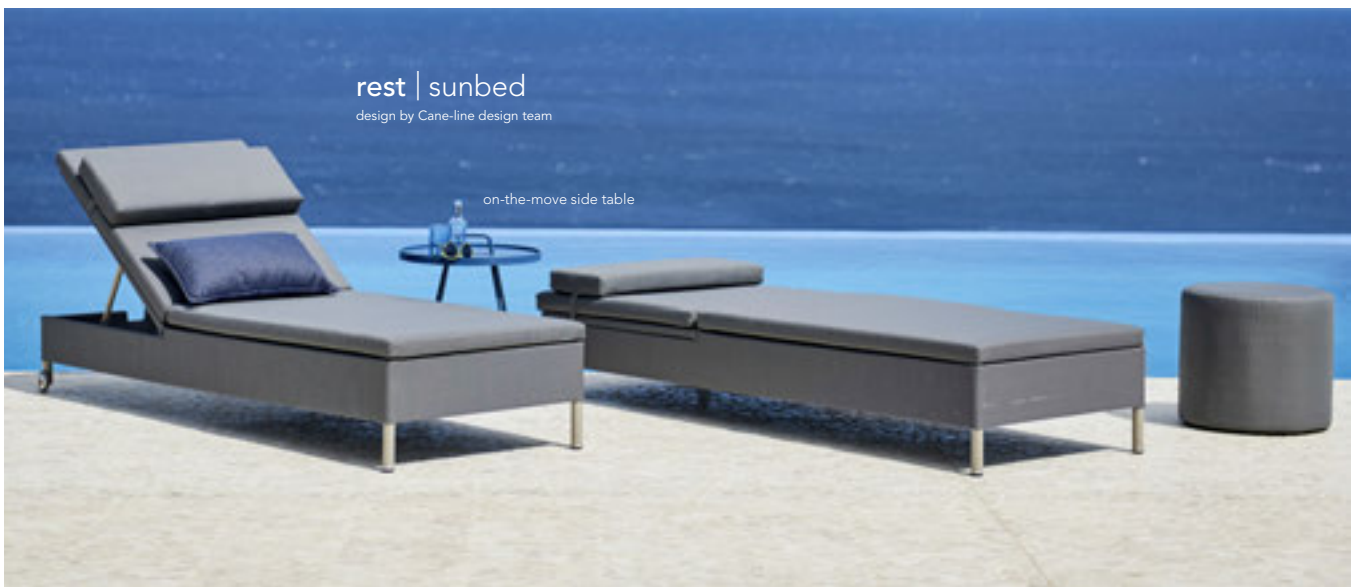

classic parasol

peacock | daybed  
design by Foersom & Hiort-Lorenzen MDD

relax | sunbed  
design by Cane-line design team

rest | sunbed  
design by Cane-line design team

on-the-move side table

presley | sunbed  
design by Cane-line design team