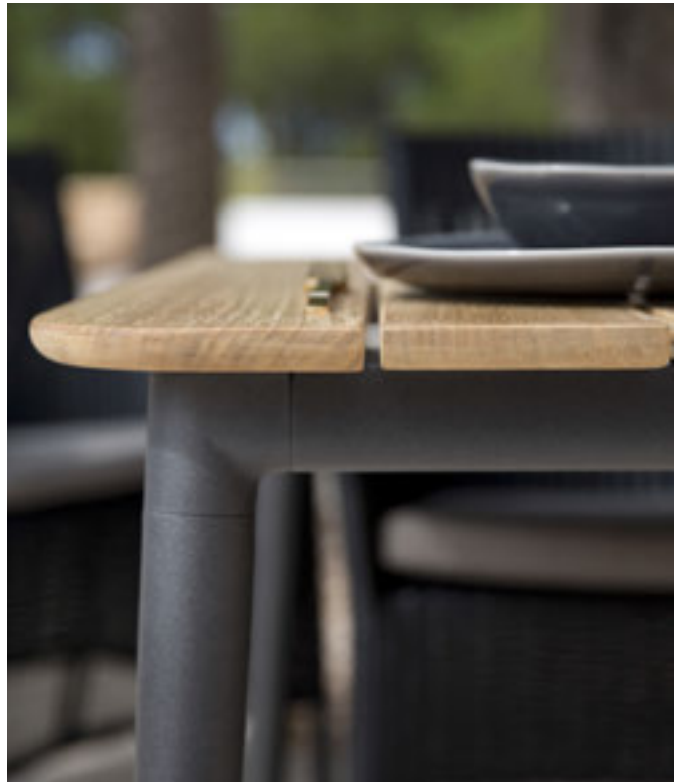

drop kitchen

lighthouse lantern

defined carpet

edge | dining

design by Strand+Hvass

A photograph of an outdoor dining set. In the foreground, a wooden dining table with a thick top and sturdy legs is partially visible. Three chairs with a light-colored, textured fabric backrest and seat are arranged around the table. The background features a large, leafy tree and a blurred view of a landscape, possibly a lake or a valley, under a bright sky. The overall scene is bright and airy, suggesting a pleasant outdoor dining environment.