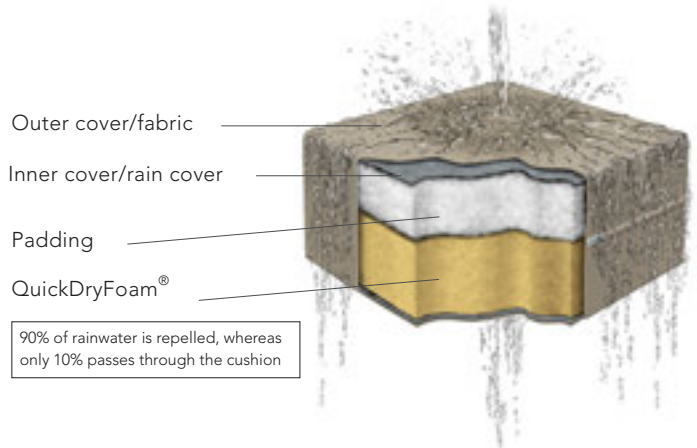

QuickDry system

Our QuickDry system allows for a collection of comfortable furniture with the feel and look, you would normally only see indoors but with all the features of weather resistant outdoor furniture. After exposure to rain or dew, place the cushions in an upright position, so water and moisture can escape easily. To ease cleaning, we recommend the furniture to be stored under our covers in winter or when not in use for longer periods of time. Essential when storing Cane-line Tex® and Cane-line SoftTouch® furniture inside or outside is good air circulation and the ability for water and moisture to be able to escape. All furniture and fabrics/cushions can be cleaned with water and ordinary household cleaners using a middle to hard brush.

For more information regarding maintenance and cleaning: www.cane-line.com.

For all series with the QuickDry system symbol cushions are delivered with QuickDry-Foam®. All other furniture is delivered with our high quality Cane-line foam (cold foam).